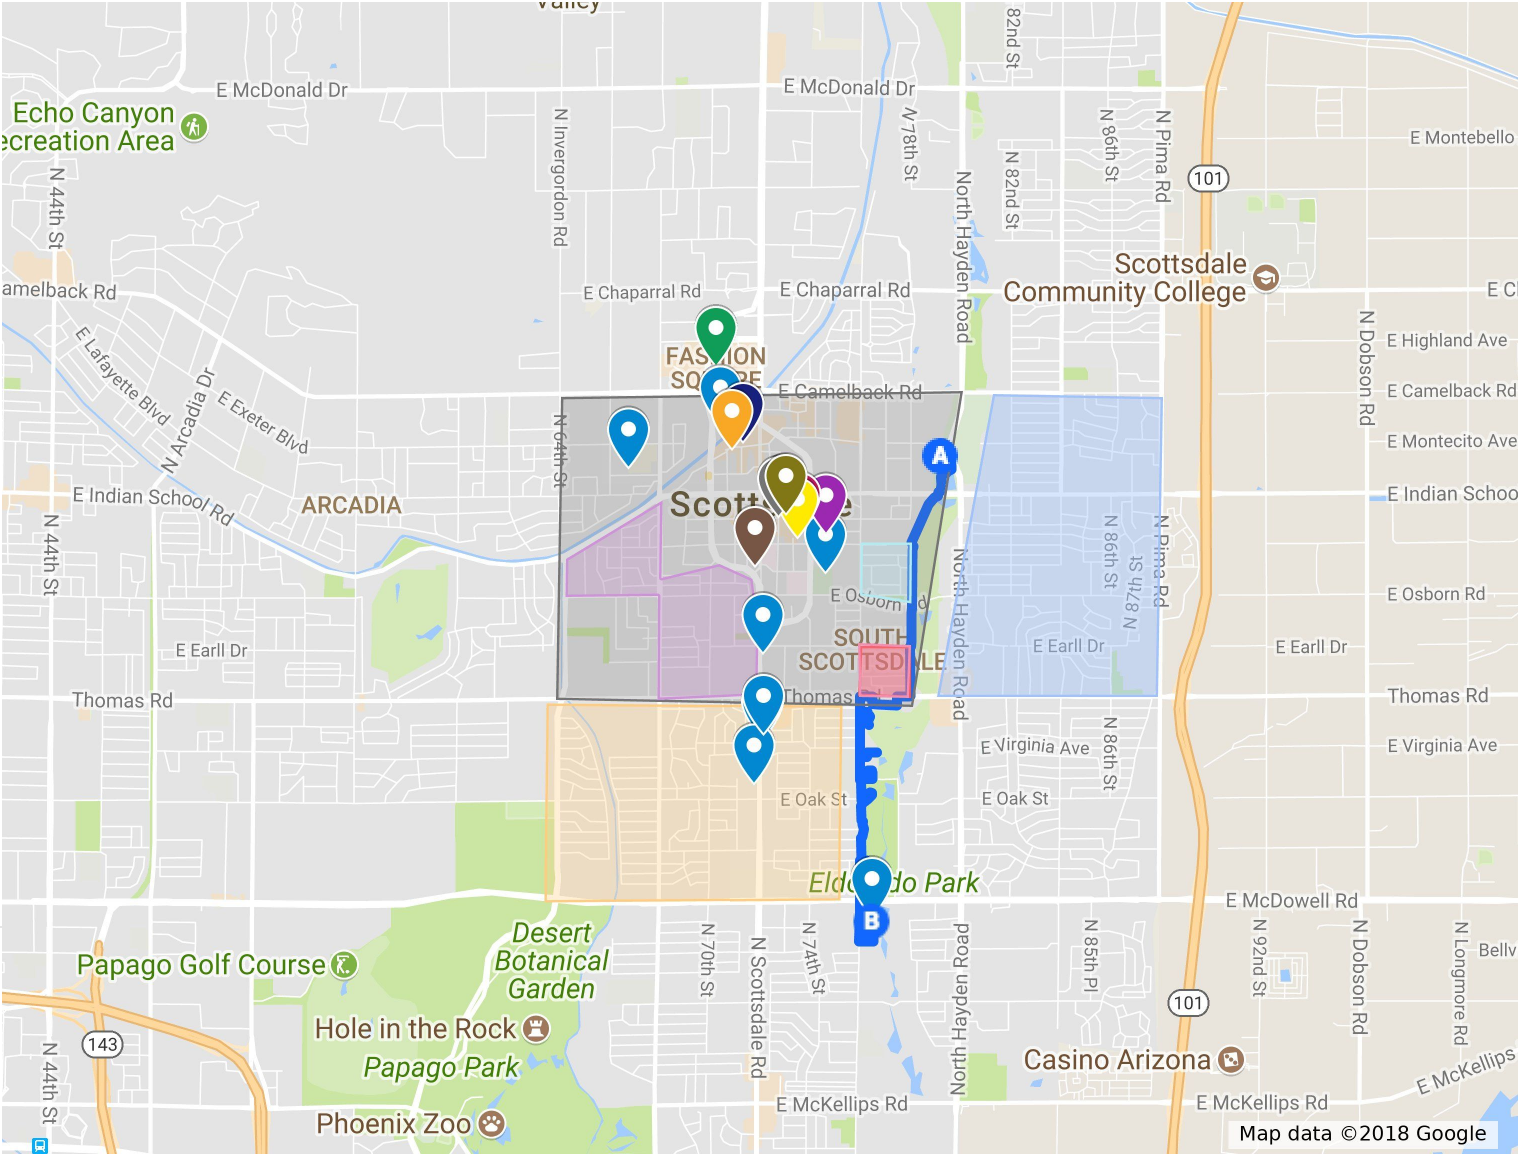

### Points of Interest

-  Sip Coffee & Beer House
-  Scottsdale Public Library - Civic Center Library
-  Old Town Tavern
-  Scottsdale Center for the Performing Arts
-  Scottsdale Museum of Contemporary Art
-  Waterfront
-  Cartel Coffee Lab
-  Fifth Avenue Shopping District
-  Scottsdale Art walk
-  Su Vino Winery
-  Duke's Sports Bar and Grill

### Greenbelt Bike Path (goes farther)

-  7901 E Heatherbrae Ave, Scottsdale, AZ 85251, USA
-  Duke's Sports Bar and Grill

### Neighborhoods

-  Cavalier Vista 2

Map data © 2018 Google

 Fashion Square

 Cavalier Vista 2

 Scottsdale Stadium

Million Dollar Homes over here

 Residential

E of library, single family  
neighborhood

 Full Downtown Search

 Residential E of Greenbelt

Residential South of  
Downtown

Sphinx Date Co. Palm & Pantry

 D'Lite Healthy On The Go

DeFalco's Italian Deli &  
Grocery